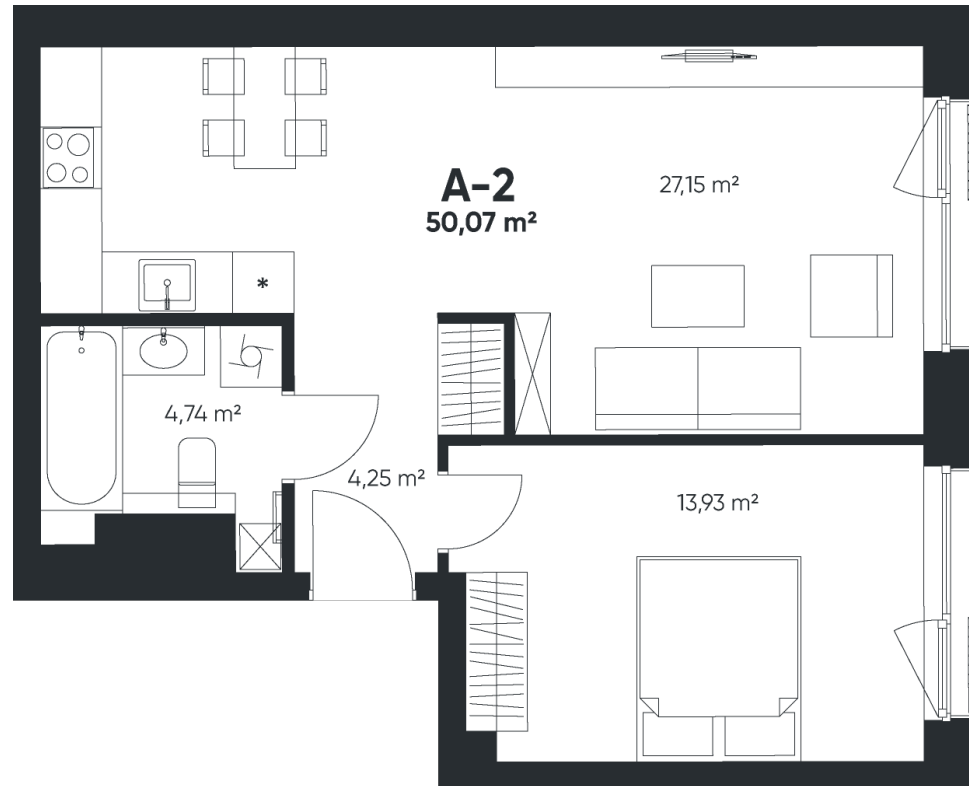

A-2

APARTMENT AVAILABLE

51,09 m²

Rooms 2

219 687 €

A Section | 2 floor

APARTMENT LOCATION:

Justinas