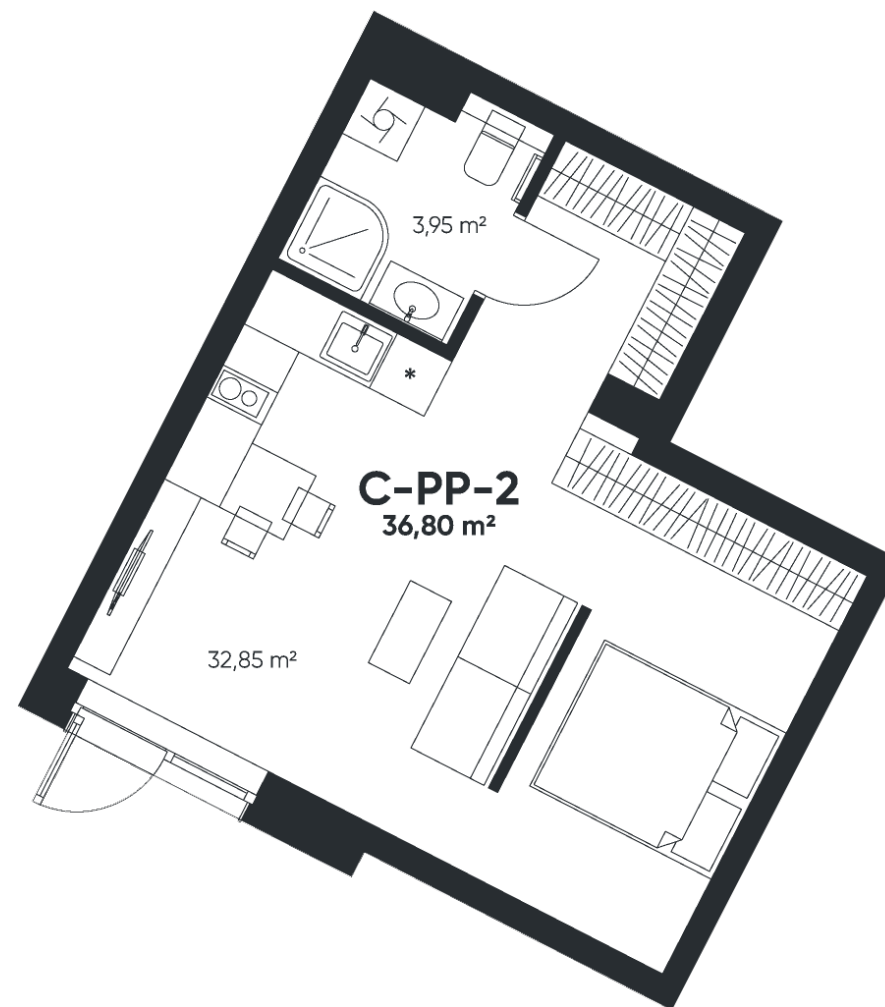

C-PP-2

APARTMENT AVAILABLE

36,90 m²

Rooms 1

175 000 €

S Section | 1 floor

APARTMENT LOCATION:

Sandra