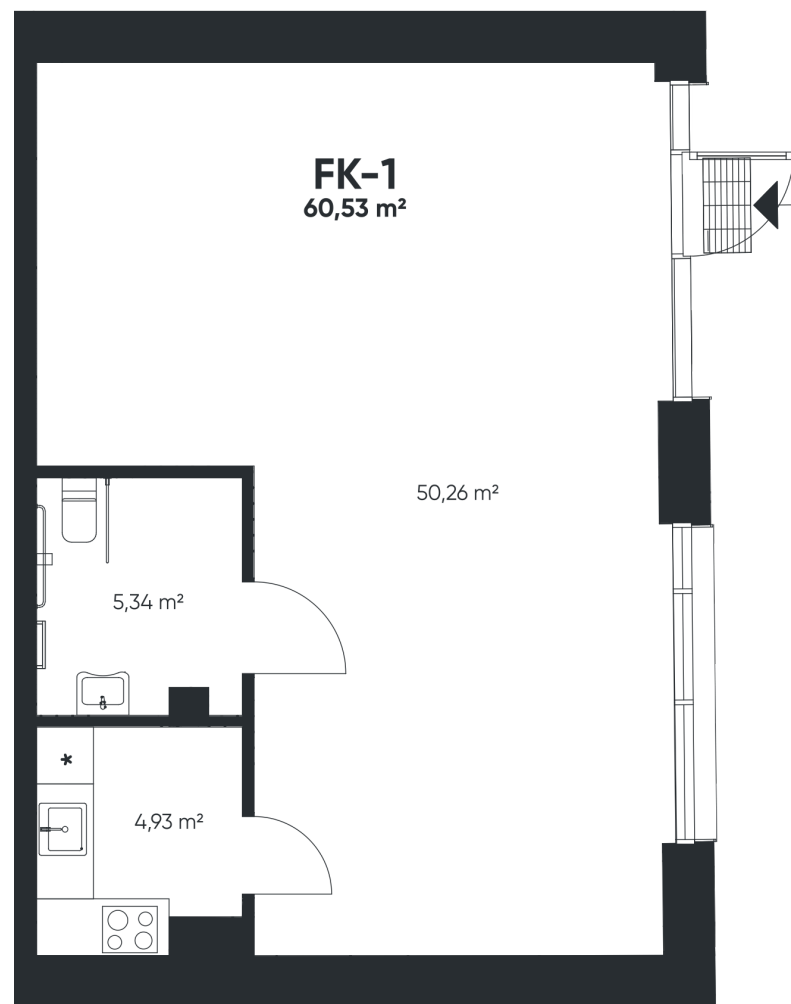

FK-1

COMMERCIAL LAISVOS

62,46 m²

249 840 €

P Section | 1 floor

APARTMENT LOCATION:

Justinas

+370 614 01 391